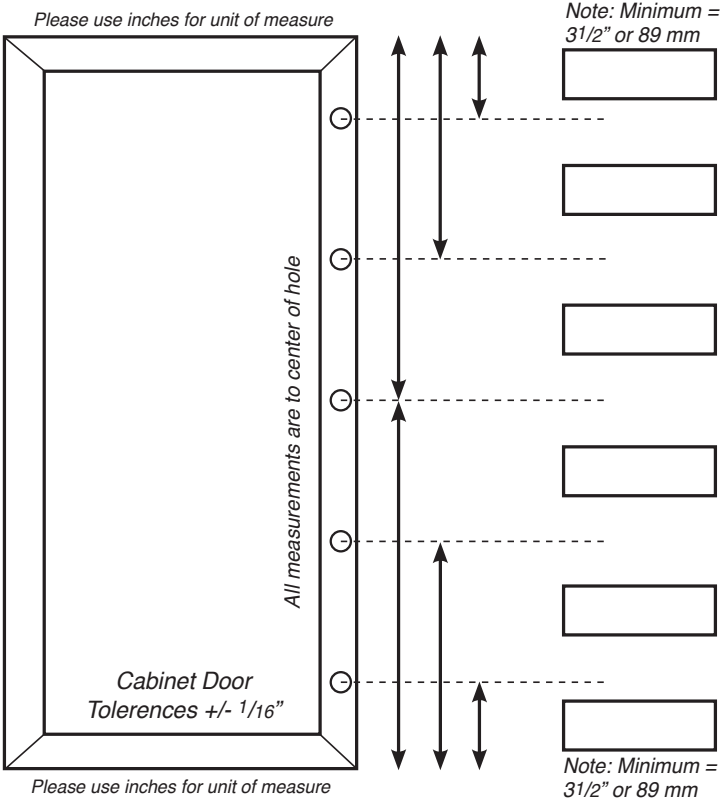

Please draw any Handle Drilling and the location of the holes

Handle Drilling Measurements:
Please use inches for unit of measure.

Size of Hole: _____

Center to Center: _____

Single Hole: _____

Center Top and Bottom: _____

Center on Frame: _____

Measurement from Bottom: _____

***Hinge Boring Type - Specifications:**

Narrow Framed Cabinet Door (CDN)
 Blum: Elongated Boring (1.6") with square ends
 Salice: Elongated Boring (1.666")
 Soft Close: Elongated Boring (1.650") with round ends
 Aventos: Double Elongated Boring (1.810") with square ends

Wide Style (CDW), Reverse Style (CDR) or Frameless Style (CDF)
 STD = Round Boring with Diameter of 1.375"
 CWH* = Round Boring with Diameter of 1.375"
 *Boring for hinge supplied by Cw®

NB = No Boring
 OTHER: Must supply manufacture specifications