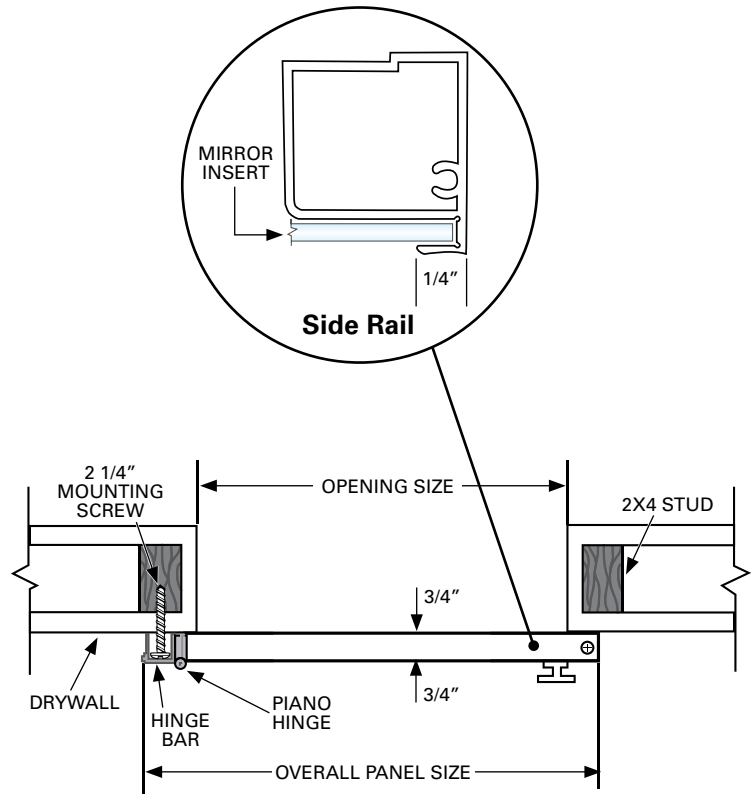

# Style Lite<sup>®</sup> Walk-In

*Pictured in a Brushed Nickel finish with Durafect<sup>®</sup> copper-free mirror insert*

**Technical Illustration**

**Finishes:**

- Bright Clear, Bright Gold, Brushed Nickel and Satin Clear

**Insert Type:**

- 4mm Durafect<sup>®</sup> copper-free mirror
  - » Elimination of copper dramatically improves quality and life expectancy
  - » This creates a durable, superior grade mirror with exceptional quality

**Frame Type:**

- Heavy-duty commercial quality anodized aluminum frame

**Track and Channel:**

- None

**Product Details:**

- Heavy gauge 6063 extrusions (6463 is polished for bright colors)
- Color matched mirror handles
- Side rails are hollow extrusions (tubular) for added strength
- Mitered corners
- Magnetic catch closure
- Continuous piano hinge for strength and stability (eliminates sagging)
- Door is reversible; right or left opening
- Durafect<sup>®</sup> copper-free mirror panel has 400lb category II safety backing

**Sizes:**

- Standard sizes
  - » Width: 18", 24", 30" and 36"
  - » Height: 81" and 96"
- Custom sizes
  - » Maximum individual panel width is 36"
  - » Maximum opening height is 99"

**Optional Upgrades:**