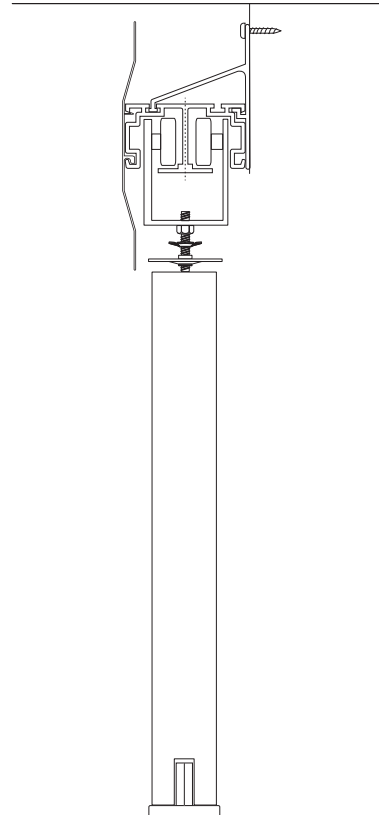

Sky®

Photo shows a Satin Clear finish with Mystique™ Duratuf® tempered safety glass insert

Technical Illustration

Finishes:

- Bright Clear, Bronze, Brushed Nickel and Satin Clear

Insert Type:

- 3mm Mystique™ Duratuf® tempered safety glass

Frame Type:

- 1 3/4" wide heavy-duty commercial quality anodized aluminum frame

Header:

- Extra heavy-duty top header system

Product Details:

- Heavy gauge 6063 extrusions (6463 is polished for bright colors)
- Side rails are hollow extrusions (tubular) for added strength
- Mitered corners
- Standard (short) or euro (tall) snap-on fascia
- Easyclip wheel installation with smooth and quiet operation
- Concealed floor guide

Product Details (cont.):

- Integrated handle in side rail
- Color coordinated glazing vinyl
- Heavy-duty triple hollow aluminum side rails

Sizes:

- Custom sizes
 - » Maximum individual panel width is 60"
 - » Maximum opening height is 120"

Optional Upgrades:

- Decorative back painted glass inserts
- Decorative textured and tinted glass inserts
- Decorative mirror inserts
- Decorative wood grain inserts
- True divided lite configurations
- Wall or ceiling mount kit
- Single, double or triple header
- Face beveling design (v-groove)