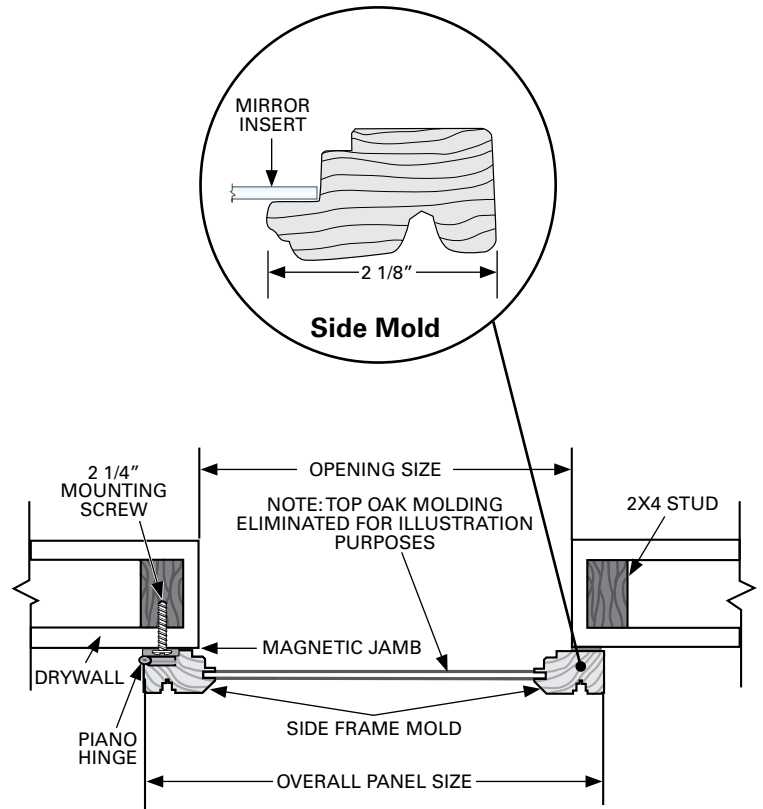

Technical Illustration

Finishes:

- Clear Acrylic Sealer, Dark Stain, Light Stain, Medium Stain, Red Mahogany Stain, Whitewash Stain and Unfinished (not warranted against warpage)

Insert Type:

- 4mm Durafect® copper-free mirror
  - » Elimination of copper dramatically improves quality and life expectancy
  - » This creates a durable, superior grade mirror with exceptional quality
  - » Prefinished white hardboard backing

Frame Type:

- 2 1/4" wide solid oak hardwood (milled from 6/4" oak) frame molding
- Frame molding stained and finished using 5 stage process

Track and Channel:

- None

Product Details:

- Mitered corners
- Magnetic catch closure
- Continuous piano hinge for strength and stability (eliminates sagging)
- Door is reversible; right or left opening
- All corners glued and secured by two tapered corner fasteners
- Routed finger pull on frame edge
- Surface mounted with all screws concealed
- Durafect® copper-free mirror panel has 400lb category II safety backing

Sizes:

- Standard sizes
  - » Width: 18", 24", 30" and 36"
  - » Height: 81" and 96"
- Custom sizes
  - » Maximum individual panel width is 36"
  - » Maximum opening height is 96"

Optional Upgrades:

- 1" bevel all
- Decorative back painted glass inserts
- Decorative mirror inserts
- Decorative wood grain inserts
- Face beveling design (v-groove)