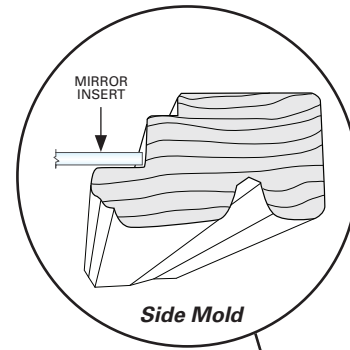

Oak Fantasy® Walk-In

Photo shows a Medium Stain finish with Durafect® copper-free mirror insert

Technical Illustration

Finishes:

- Clear Acrylic Sealer, Dark Stain, Light Stain, Medium Stain, Red Mahogany Stain, Whitewash Stain and Unfinished (not warranted against warpage)

Insert Type:

- 4mm Durafect® copper-free mirror
 - » Elimination of copper dramatically improves quality and life expectancy
 - » This creates a durable, superior grade mirror with exceptional quality
- Prefinished white hardboard backing

Frame Type:

- 2 1/4" wide solid oak hardwood (milled from 6/4" oak) frame molding
- Frame molding stained and finished using a 5 stage process

Product Details:

- Mitered corners
- Magnetic catch closure
- Continuous piano hinge for strength and stability (eliminates sagging)
- Door is reversible; right or left opening
- All corners glued and secured by two tapered corner fasteners
- Routed finger pull on frame edge
- Surface mounted with all screws concealed
- Durafect® copper-free mirror panel has 400lb category II safety backing

Sizes:

- Standard sizes
 - » Width: 18", 24", 30" and 36"
 - » Height: 81" and 96"
- Custom sizes
 - » Maximum individual panel width is 60"
 - » Maximum opening height is 99"

Optional Upgrades:

- 1" bevel all
- Decorative painted glass inserts
- Decorative mirror inserts
- Decorative wood grain inserts
- Face beveling design (v-groove)