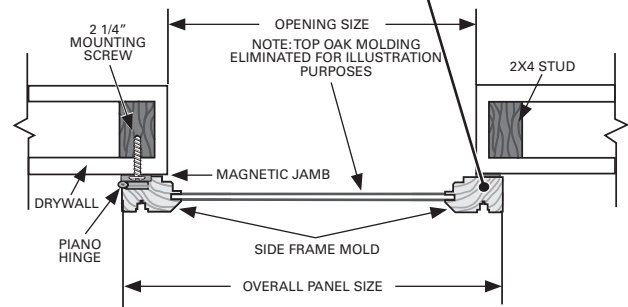

Oak Fantasy® Walk-In

Photo shows a Medium Stain finish with Durafect® copper-free mirror insert

Technical Illustration

Finishes:

- Clear Acrylic Sealer, Dark Stain, Light Stain, Medium Stain, Red Mahogany Stain, Whitewash Stain and Unfinished (not warranted against warpage)

Insert Type:

- 4mm Durafect® copper-free mirror
 - » Elimination of copper dramatically improves quality and life expectancy
 - » This creates a durable, superior grade mirror with exceptional quality
- Prefinished white hardboard backing

Frame Type:

- 2 1/4" wide solid oak hardwood (milled from 6/4" oak) frame molding
- Frame molding stained and finished using a 5 stage process

Product Details:

- Mitered corners
- Magnetic catch closure
- Continuous piano hinge for strength and stability (eliminates sagging)
- Door is reversible; right or left opening
- All corners glued and secured by two tapered corner fasteners
- Routed finger pull on frame edge
- Surface mounted with all screws concealed
- Durafect® copper-free mirror panel has 400lb category II safety backing

Sizes:

- Standard sizes
 - » Width: 18", 24", 30" and 36"
 - » Height: 81" and 96"
- Custom sizes
 - » Maximum individual panel width is 60"
 - » Maximum opening height is 99"

Optional Upgrades:

- 1" bevel all
- Decorative painted glass inserts
- Decorative mirror inserts
- Decorative wood grain inserts
- Face beveling design (v-groove)