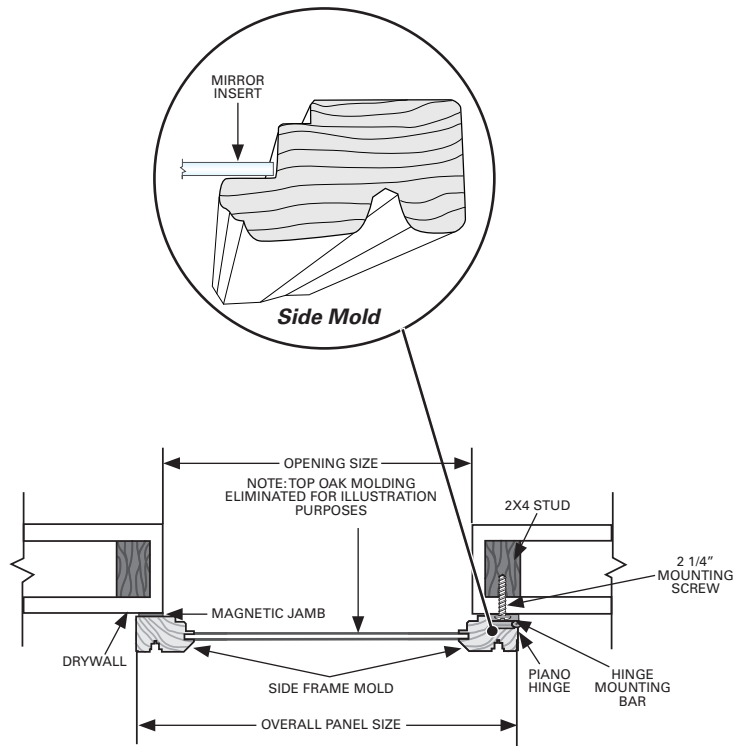

Technical Illustration

Finishes:

- Clear Acrylic Sealer, Dark Stain, Light Stain, Medium Stain, Red Mahogany Stain, Whitewash Stain and Unfinished (not warranted against warpage)

Insert Type:

- 4mm Durafect® copper-free mirror
  - » Elimination of copper dramatically improves quality and life expectancy
  - » This creates a durable, superior grade mirror with exceptional quality

Frame Type:

- 2 1/4" wide solid oak hardwood (milled from 6/4" oak) frame molding
- Frame molding stained and finished using a 5 stage process

Product Details:

- Mitered corners
- All corners glued and secured by two tapered corner fasteners
- Surface mounted for ease of installation
- Hinge side panels are cut 1 1/2" shorter than center panel, to allow for clearance of finished floor
- Durafect® copper-free mirror panel has 400lb category II safety backing

Sizes:

- Standard sizes
  - » Width: 60", 72", 84" and 96"
  - » Height: 81"
- Custom sizes
  - » Maximum individual panel width is 60"
  - » Maximum opening height is 99"

Optional Upgrades:

- 1" bevel all
- Decorative painted glass inserts
- Decorative mirror inserts
- Decorative wood grain inserts
- Aromatic cedar backing
- Face beveling design (v-groove)