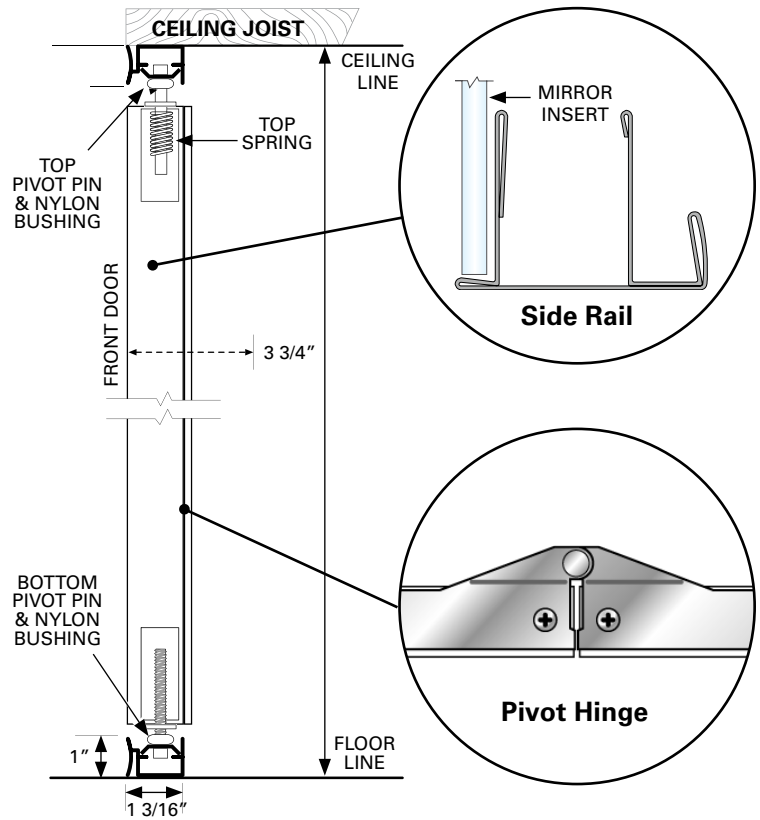

Brittany® Bi-Fold

Pictured in a Gloss White finish with Durafect® copper-free mirror

Technical Illustration

Finishes:

- Aztec Gold and Gloss White

Insert Type:

- 3mm Durafect® copper-free mirror
 - » Elimination of copper dramatically improves quality and life expectancy
 - » This creates a durable, superior grade mirror with exceptional quality

Frame Type:

- 26 gauge painted steel frame
- Cw's edge guard feature on our frameless models is designed and manufactured to provide protection from high impact usage

Track and Channel:

- Aluminum track and channel
- Top channel and bottom track with finish to match

Product Details:

- Color matched mirror handles
- Low friction steel pivot rods, adjustable screw type, shouldered on Teflon® grommet
- Positive stop, steel hinge allows for smooth rattle proof movement
- Spring loaded nylon roller guide pins for easy installation and bind-free action
- Glazed with aircraft grade two-way adhesive tape
- Trackless installation hardware included
- Durafect® copper-free mirror panel has 400lb category II safety backing

Sizes:

- Standard sizes
 - » Width: 2 panel: 24", 30" and 36"
 - » 4 panel: 48", 60" and 72"
 - » Height: 80 3/4" and 96"
- Custom sizes
 - » Maximum individual panel width is 18"
 - » Maximum opening height is 96"