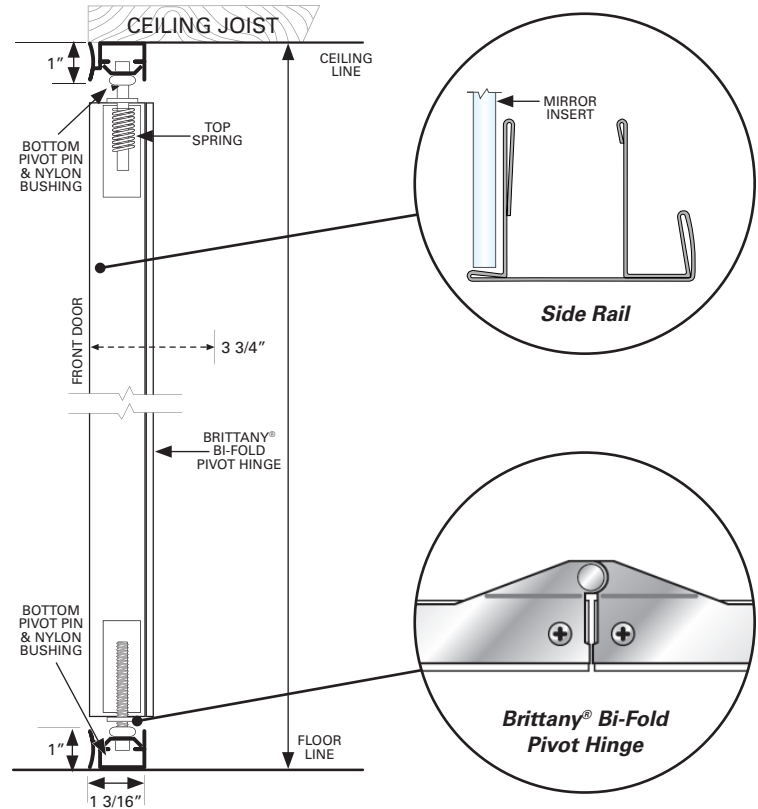

Brittany[®] Bi-Fold

Photo shows a Gloss White finish with Durafect[®] copper-free mirror insert

Technical Illustration

Finishes:

- Aztec Gold and White Gloss

Insert Type:

- 3mm Durafect[®] copper-free mirror
 - » Elimination of copper dramatically improves quality and life expectancy
 - » This creates a durable, superior grade mirror with exceptional quality

Frame Type:

- 26 gauge painted steel frame
- Cw[®]'s edge guard feature on our frameless models is designed and manufactured to provide protection from high impact usage

Track and Channel:

- Aluminum track and channel
- Top channel and bottom track with finish to match

Product Details:

- Color matched mirror handles
- Low friction steel pivot rods, adjustable screw type, shouldered on Teflon[®] grommet
- Positive stop, steel hinge allows for smooth rattle proof movement
- Spring loaded nylon roller guide pins for easy installation and bind-free action
- Glazed with aircraft grade two-way adhesive tape
- Trackless installation hardware included
- Durafect[®] copper-free mirror panel has 400lb category II safety backing

Sizes:

- Standard sizes
 - » Width: 2 Panel: 24", 30" and 36"
 - » 4 Panel: 48", 60" and 72"
 - » Height: 80 3/4" and 96"
- Custom sizes
 - » Maximum individual panel width is 18"
 - » Maximum opening height is 96"