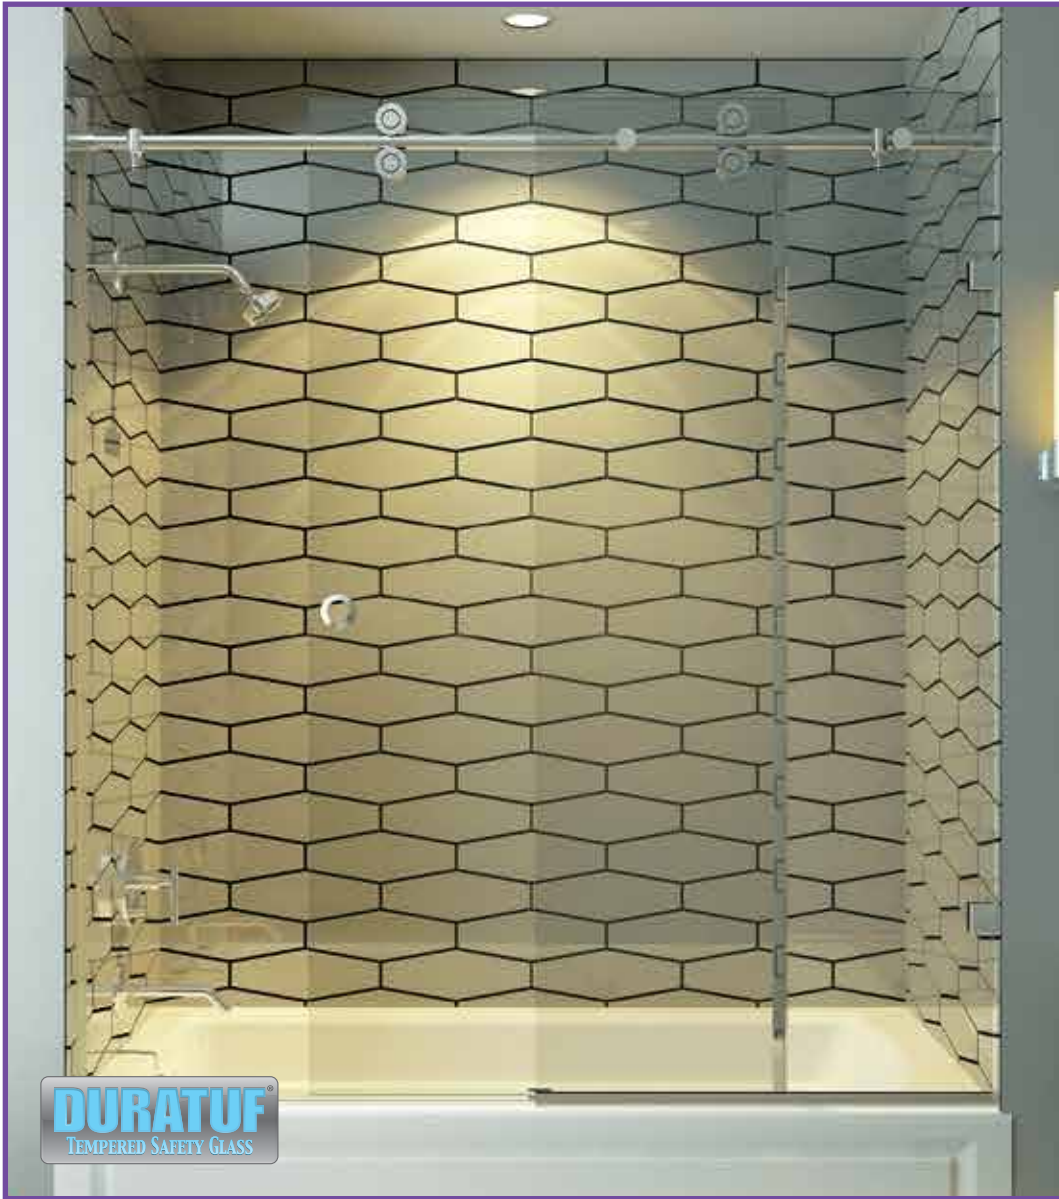

3 Diamond

Top-of-the-Line in Style and Value

Model 7800 Top Rail Enclosure

Frameless 5/16" Thick Clear Glass, All Edges High Luster Flat Polish

Bright Clear Finish and Clear Glass

Features:

- **Frameless Top Rail Design**
- **Stainless Steel 1" Diameter Rail**
- **Smooth Operating 2" Quad Wheel Assembly**
- **Circular Thru-Glass Door Pull**
- **5/16" Thick Duratuf® Tempered Safety Glass**
- **Rust-Proof Stainless Steel Hardware**
- **U-Channel on the Bottom of Fixed Panel**

Components Included:

Wheel Assembly

Rail Stop

Rail Bracket

Glass to Wall 90° Offset

Panel Guide

Door Pull

Splash Guard

*Strike Side Wall
Polycarbonate Seal*